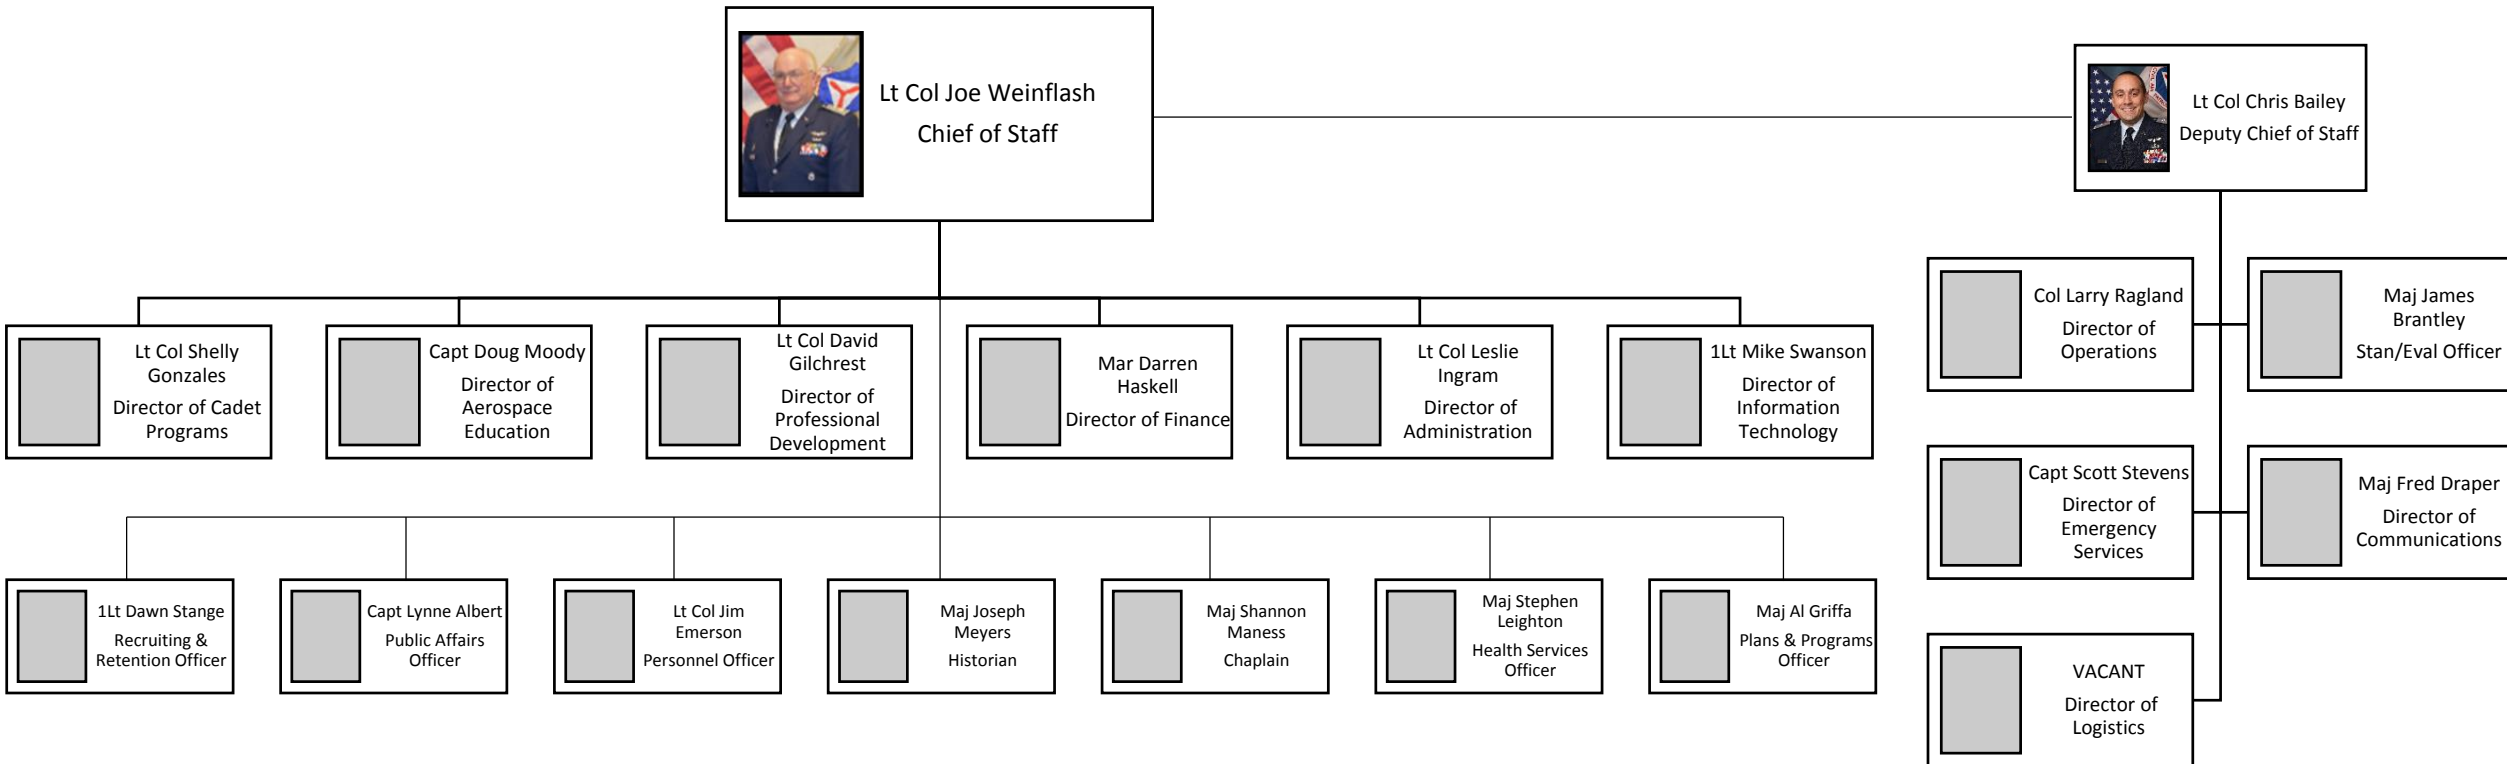

Maj Scott Powell

Commander
Iredell
Composite
Squadron
NC-162

1st Lt Sarah Stevens

Commander
Composite
Squadron
of Waxhaws
NC-300

Staff Officers

Operations Staff

Lt Col Chris Bailey
Deputy Chief of Staff

Col Larry Ragland
Director of
Operations