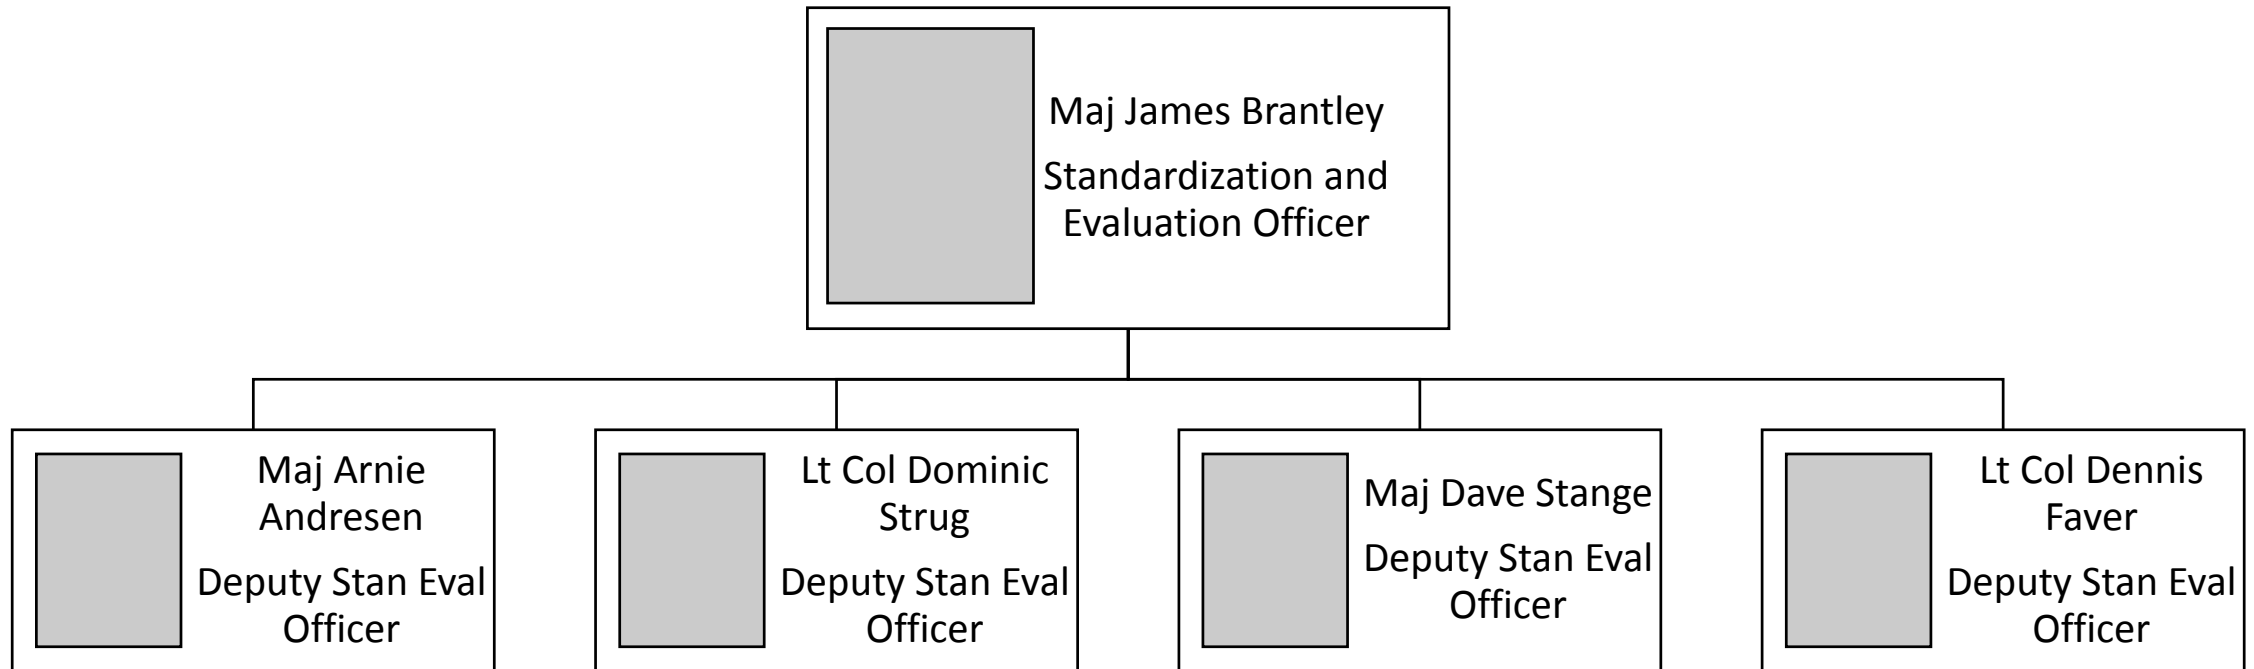

Standardization & Evaluation Staff