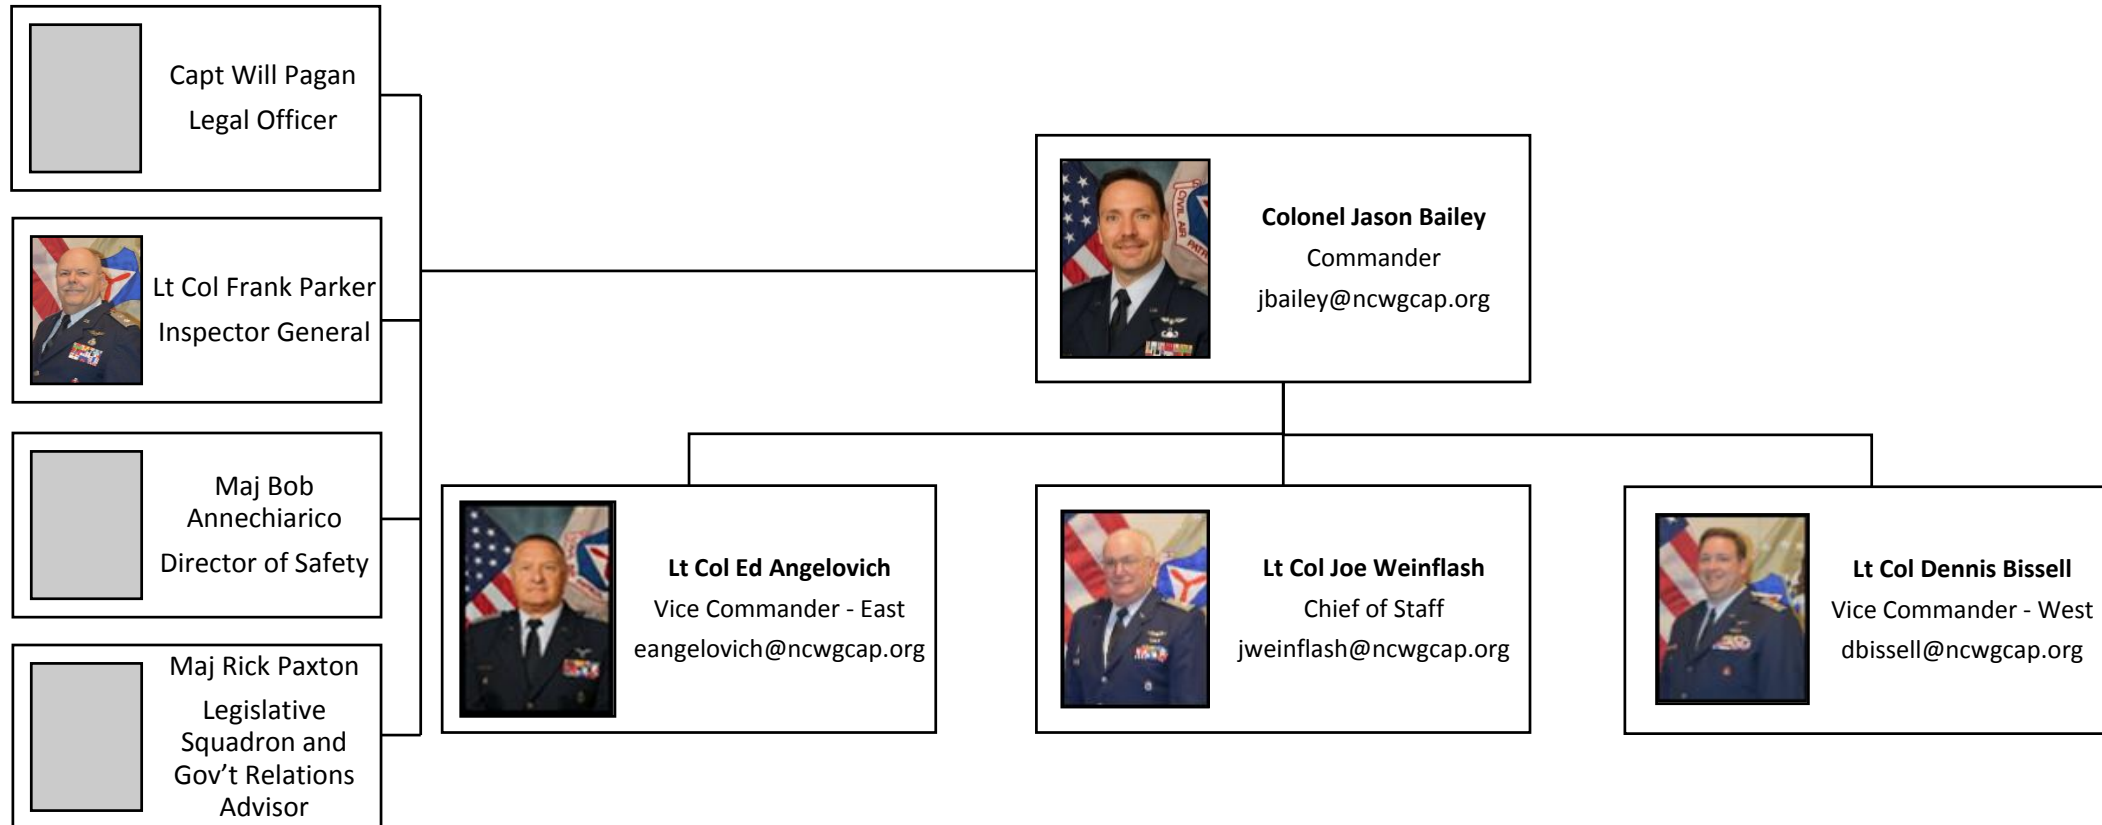

NC Wing Organizational Chart Command Staff

Group Command Staff

Lt Col Ed Angelovich
Vice
Commander

Maj James
Fitzpatrick
Group 1
Commander

Maj
Brendan Kearns
Group 2
Commander

Maj Anthony
Green
Group 3
Commander

Lt Col
Matthew Philips
Group 4
Commander

Maj David
Rinehart
Group 5
Commander

Lt Col Jeff Focke
Group 6
Commander

Group 1 Command Staff

Maj James
Fitzpatrick
Group 1 Commander

Lt Col Harry Fiedler
Commander
Asheville
Composite
Squadron
NC-019

1st Lt Derk Beutler
Commander
Gastonia
Composite
Squadron
NC-024

1st Lt Mark Motto
Commander
Shelby
Composite
Squadron
NC-050

Capt Andy Meranda
Commander
Hickory
Composite
Squadron
NC-124

1Lt Thomas Holman
Commander
Boone
Composite
Squadron
NC-153

Capt Ron Long
Commander
Orange County
Composite
Squadron
NC-150

1Lt Elizabeth Hausner
Commander
Apex
Cadet
Squadron
NC-301

Group 3 Command Staff

Maj Anthony Green
Commander
Group 3

1st Lt Liz Dunster
Commander
Tar River
Composite
Squadron
NC-057