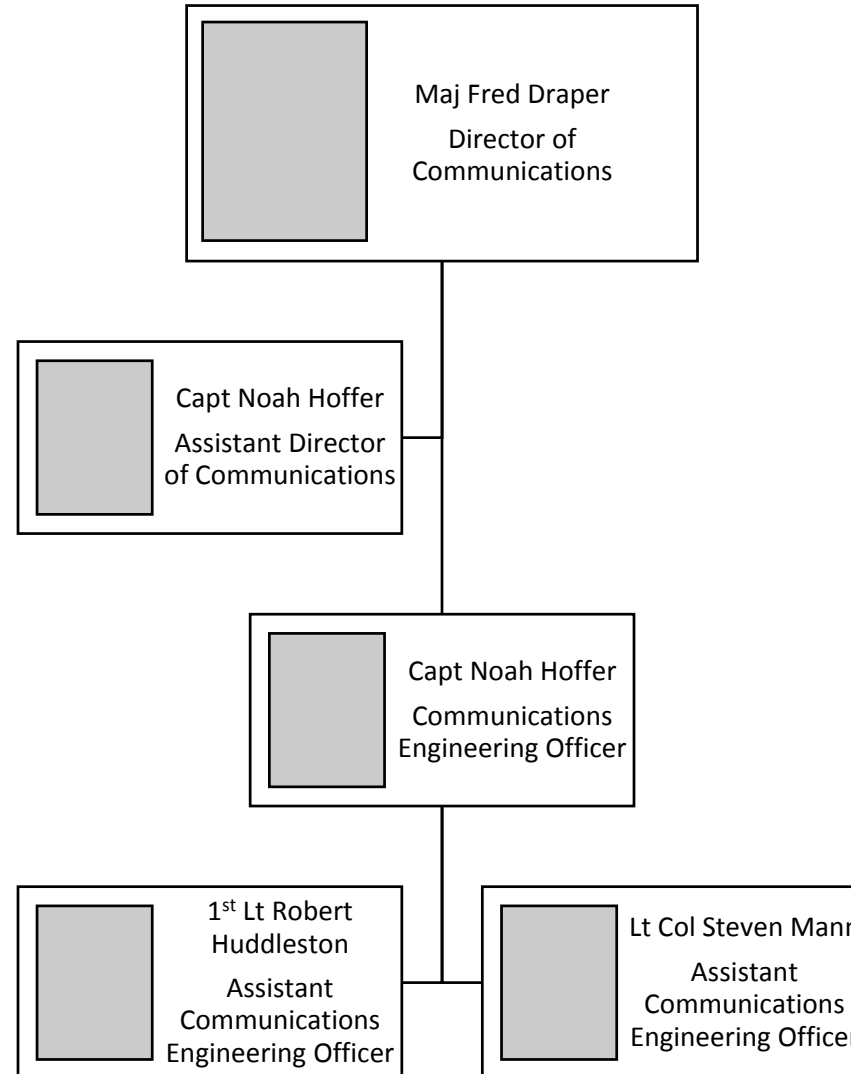

Communications Staff