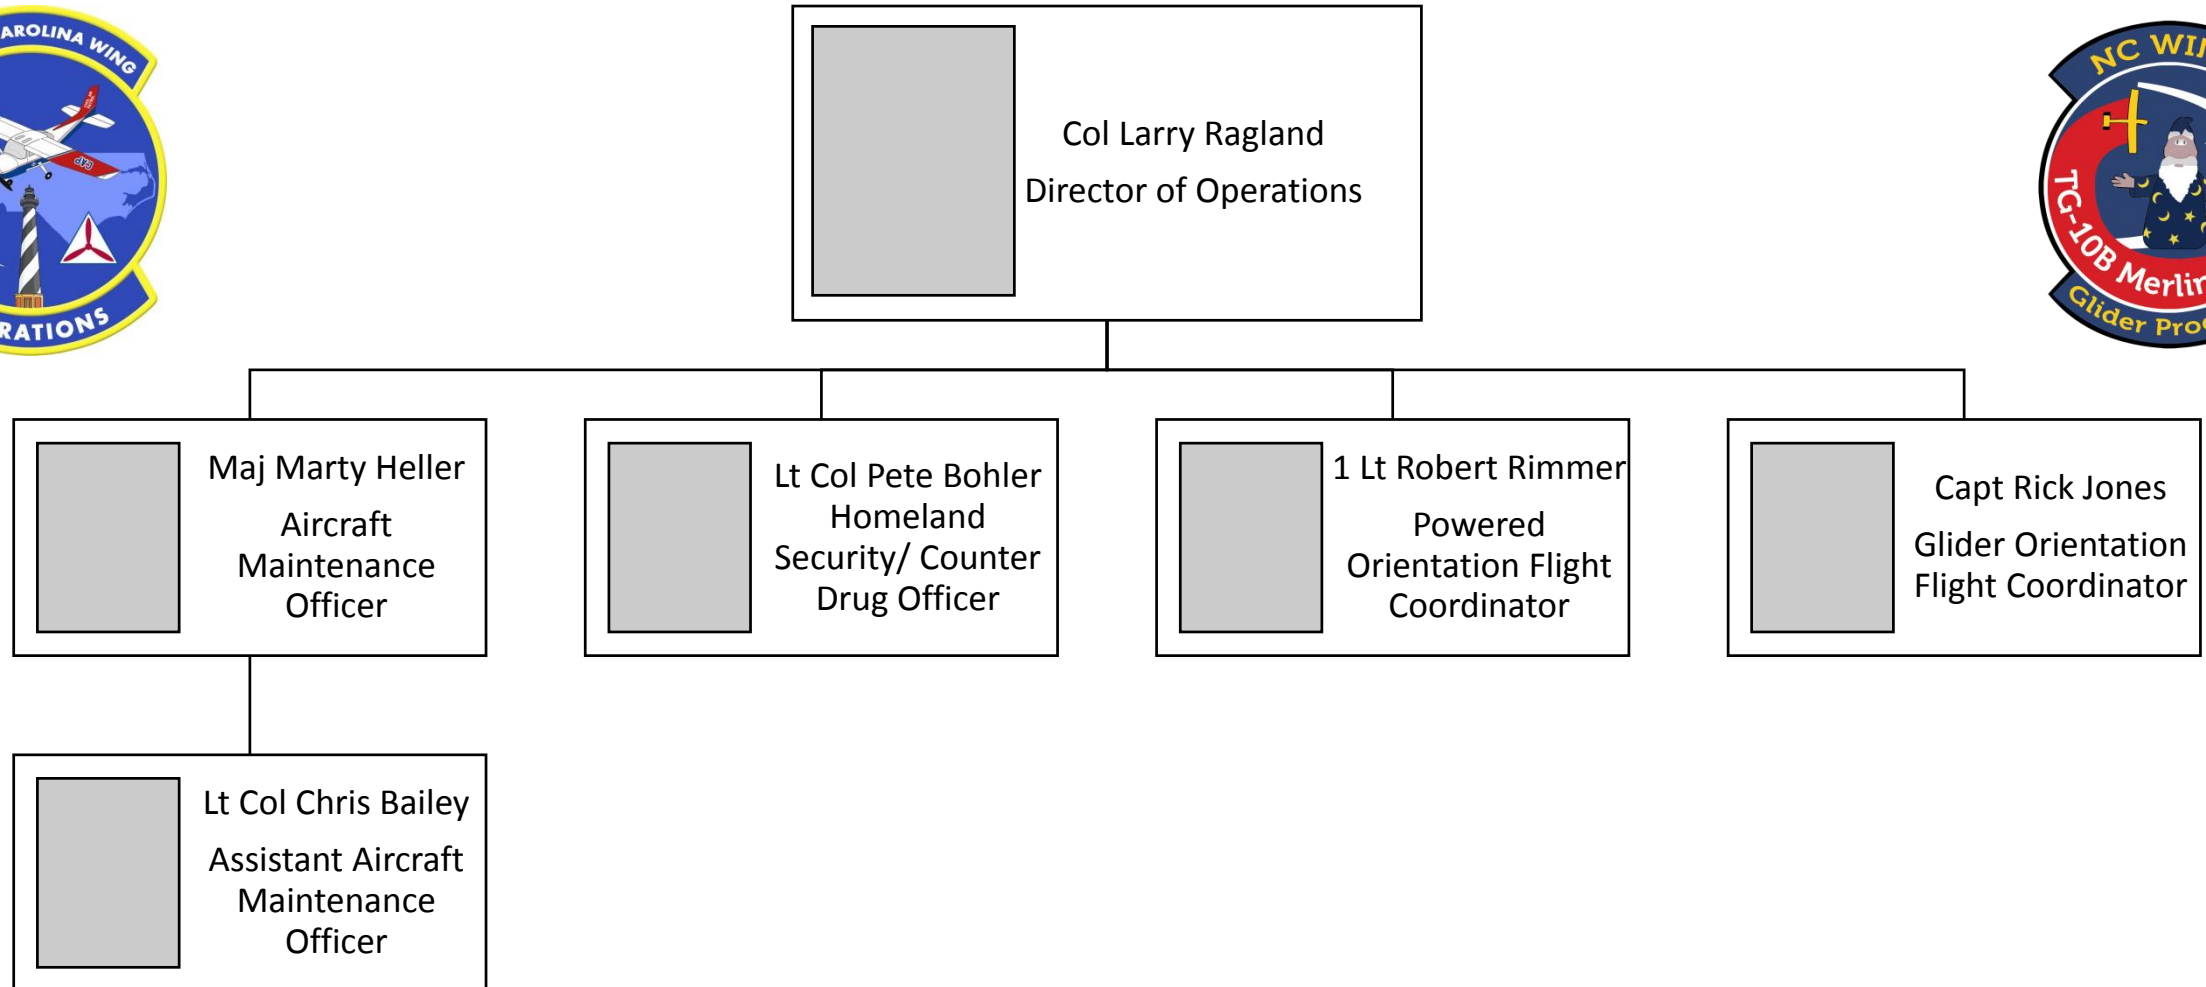

Operations Staff